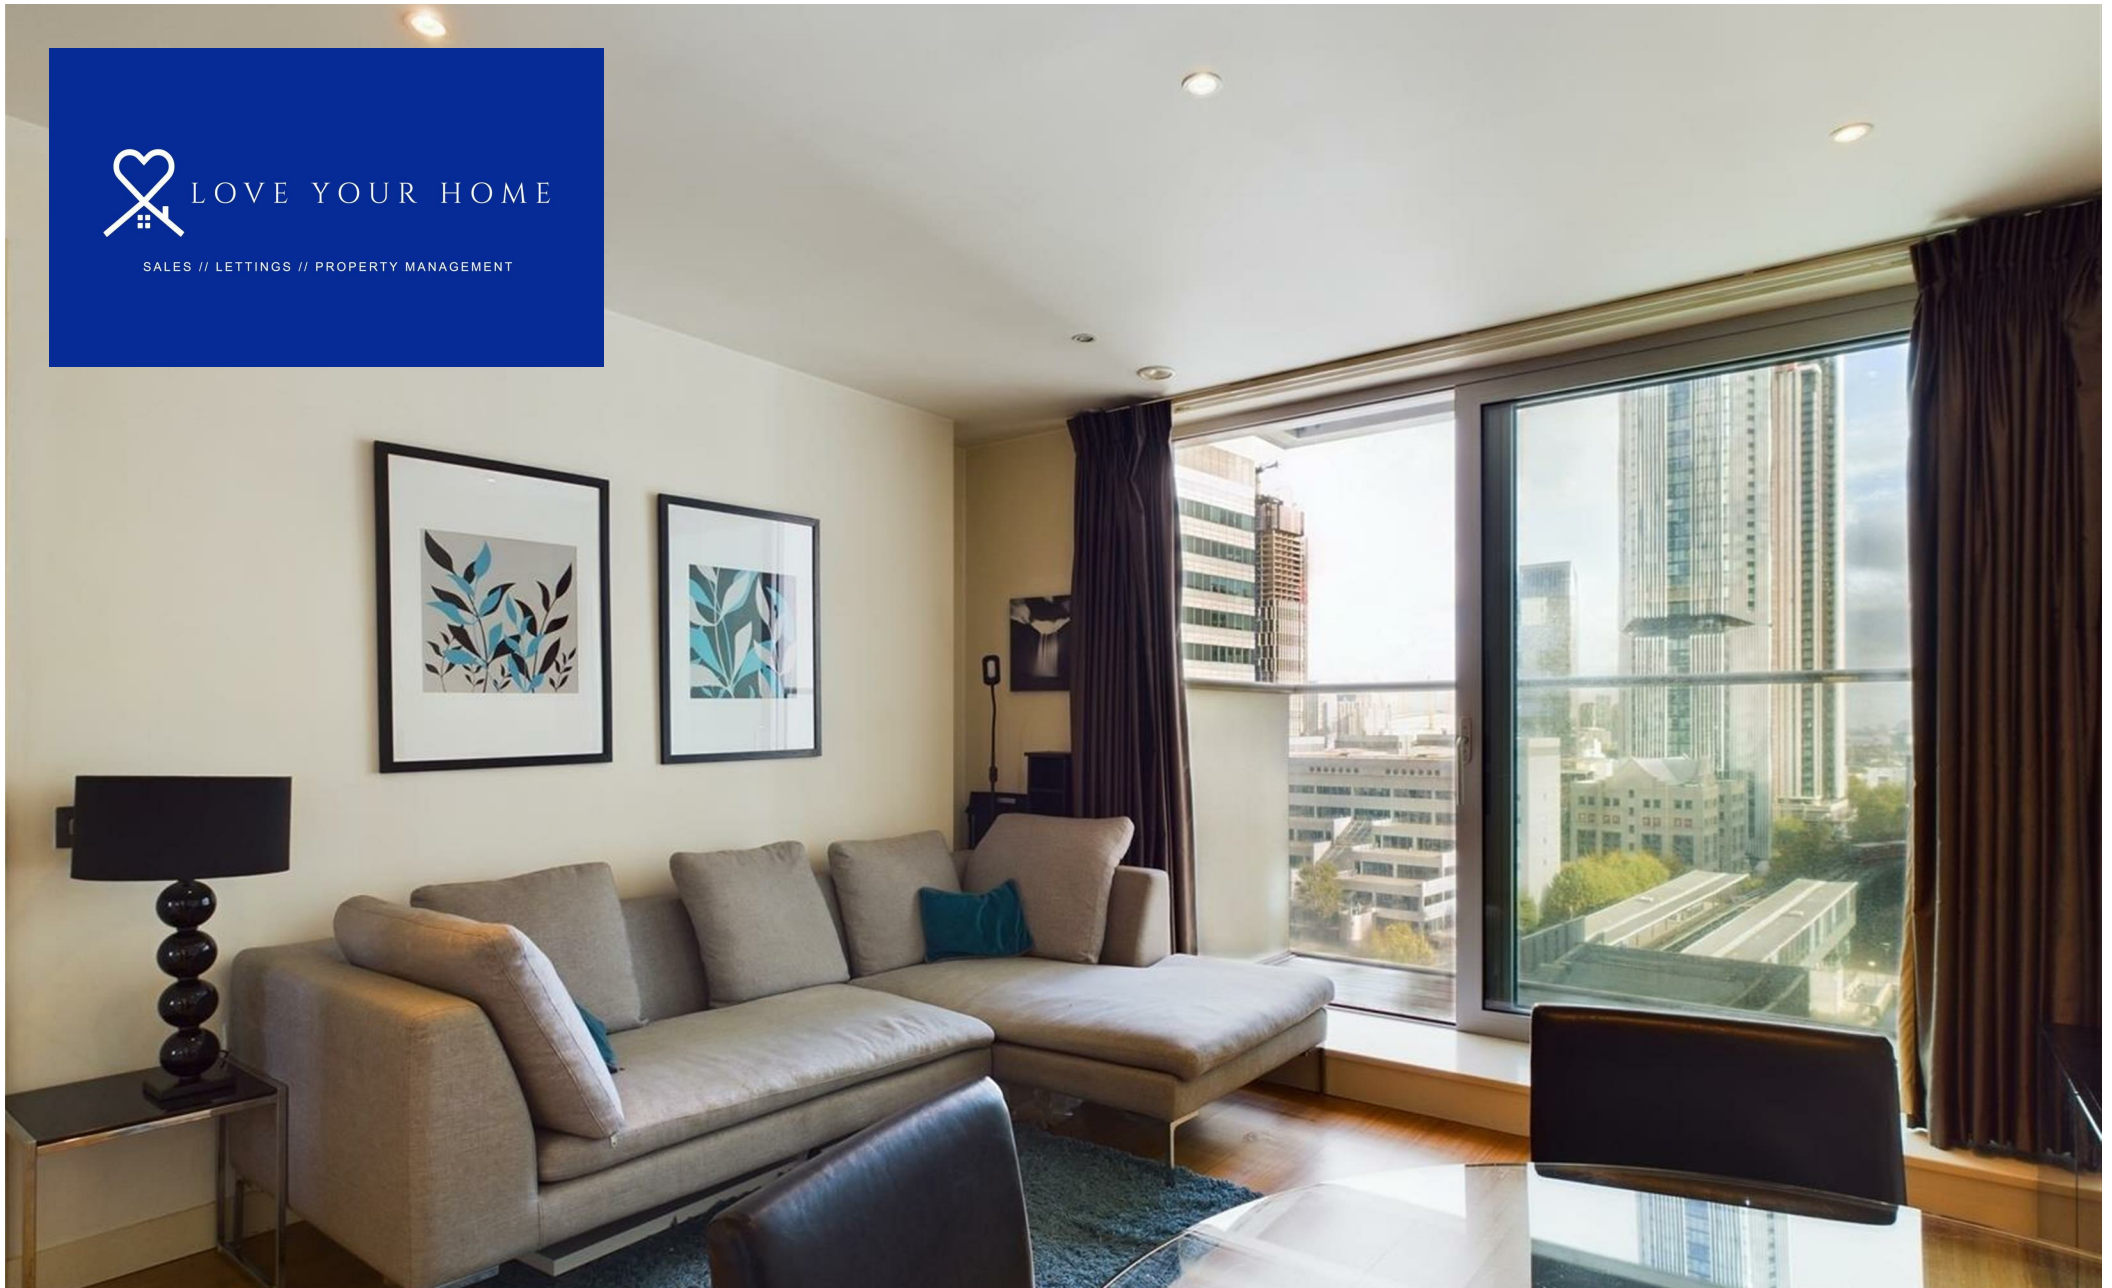

LOVE YOUR HOME

SALES // LETTINGS // PROPERTY MANAGEMENT

1204 1 Pan Peninsula Square, London, E14 9HD

£425,000

1204 1 Pan Peninsula Square, London, E14 9HD

£425,000

Nestled within the prestigious Pan Peninsula, this luxurious 1-bedroom apartment offers more than just a home; it's a gateway to an unparalleled living experience. Residents here enjoy a lifestyle of utmost convenience and indulgence, thanks to an impressive array of on-site amenities.

Description

Nestled within the prestigious Pan Peninsula, this luxurious 1-bedroom apartment offers more than just a home; it's a gateway to an unparalleled living experience. Residents here enjoy a lifestyle of utmost convenience and indulgence, thanks to an impressive array of on-site amenities.

Moreover, Pan Peninsula boasts local dining options and even a rooftop bar right on-site. Imagine savoring delectable meals and cocktails with unparalleled city views as your backdrop, all within the confines of your very own residence.